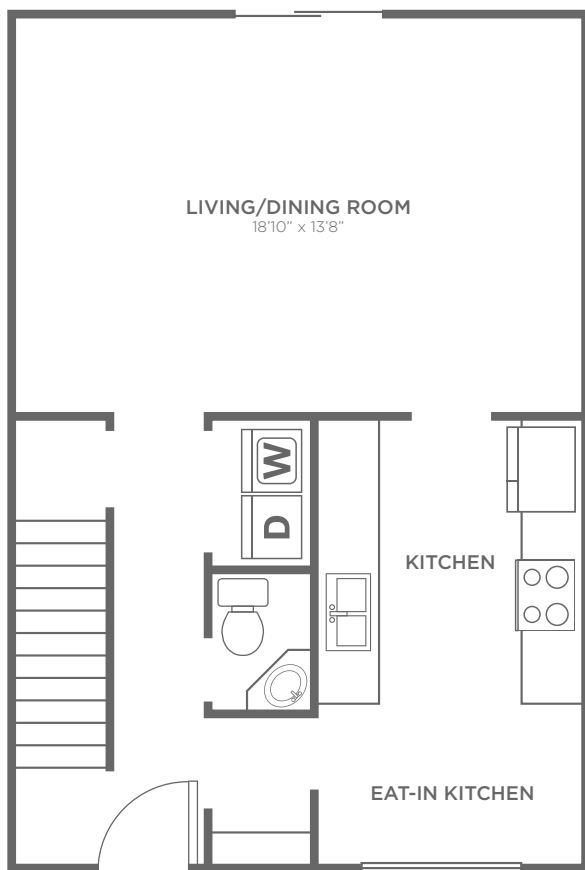

Orchard

3 BED / 1.5 BATH

1220
SQ. FT.

NORTHGATE MEADOWS

— APARTMENT HOMES —

10101 Arborwood Drive | Cincinnati, OH 45251

513-385-3752 | www.northgatemeadows.com

Dimensions and square footage shown are approximate and pricing/availability is subject to change