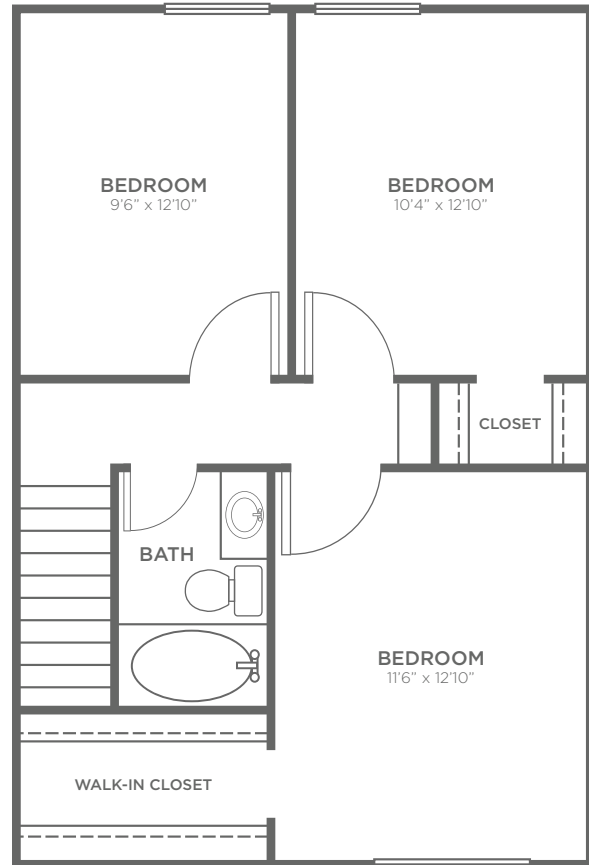

Orchard

3 BED / 1.5 BATH

1220
SQ. FT.

NORTHGATE MEADOWS

— APARTMENT HOMES —

10101 Arborwood Drive | Cincinnati, OH 45251

513-385-3752 | www.northgatemeadows.com

Dimensions and square footage shown are approximate and pricing/availability is subject to change